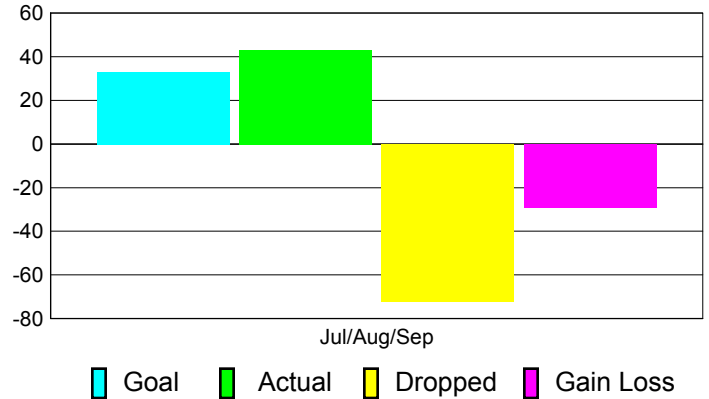

### YTD Status Quo Clubs 2012-2013

Status Quo Clubs Compared to Status Quo Members

## MEMBERSHIP

**Membership Results  
2012-2013**

**Membership  
2011-2012**

Month	Net Memb Goal	Actual New Memb	Actual Dropped Memb	Gain/Loss of Memb	Gain/Loss of Memb
Jul/Aug/Sep	33	43	-72	-29	2
<b>Totals</b>	<b>33</b>	<b>43</b>	<b>-72</b>	<b>-29</b>	<b>2</b>

### Membership Results 2012-2013

Goal, New, Dropped, Gain/Loss

### Comparison of Membership Gain/Loss

Current Year Compared to the Previous Year